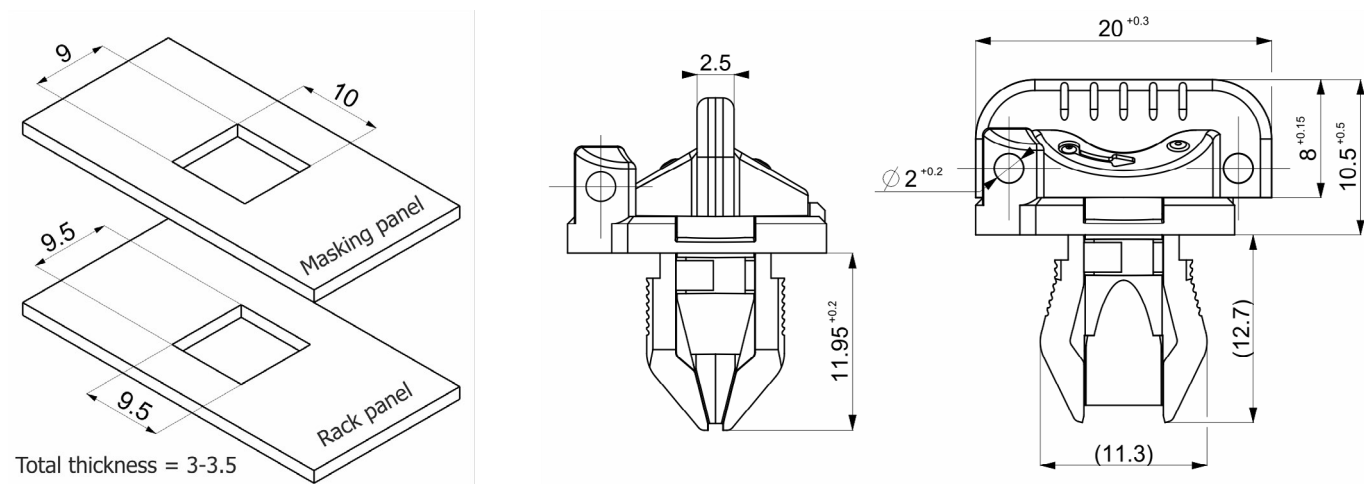

The shape of the head allows for easy installation and removal of cover panels without the use of additional tools. This makes the fastener perfect for rack and data cabinets, and the option of additional seal protection, makes it even more secure.

Locking systems for industry

Product Code	Total Panel Thickness	Material	Color Acc. to RAL Table
W212	2 panels in total: 3 - 3.5 mm	PA6 GF15 V0	Standard colour: -Black RAL9005

Standard Features

- ✓ Quick fixing and removal of panels – no additional tools required
- ✓ Ergonomically shaped handle – cannot be over rotated
- ✓ Handle movement: 90°
- ✓ Material: PA6GF15V0 – corrosion resistant, high strength, fire resistance level V0
- ✓ Industry standard fixing hole size: □9.5 mm
- ✓ Max panel thickness: 3-3.5 mm
- ✓ Option to add a lead seal to the fastener to protect from unauthorised access