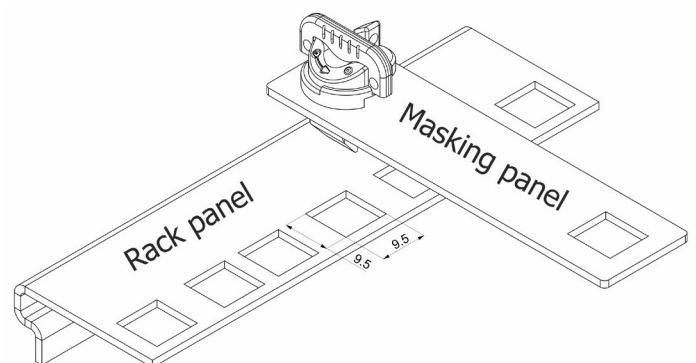

Quick Access Panel Fastener

A plastic quarter turn panel fastener W212 for perforated profiles $\square 9,5$ mm, manufactured from high strength PA6 GF15 V0 material.

The panel fastener is supplied pre-assembled, making it quick and easy to connect cover panels to the enclosure by turning 90°.

The shape of the head allows for easy installation and removal of cover panels without the use of additional tools. This makes the fastener perfect for rack and data cabinets, and the option of additional seal protection, makes it even more secure.

It is also suitable for use in enclosures for the power industry or wherever a durable fastener with a high V0 fire resistance level is required.

Open position

Closed position

Quick Access Panel Fastener

Locking systems for industry

Product Code	Total Panel Thickness	Material	Color Acc. to RAL Table
W212	2 panels in total: 3 - 3.5 mm	PA6 GF15 V0	Standard colour: -Black RAL9005

Standard Features

- ✓ Quick fixing and removal of panels – no additional tools required
- ✓ Ergonomically shaped handle – cannot be over rotated
- ✓ Handle movement: 90°
- ✓ Material: PA6GF15V0 – corrosion resistant, high strength, fire resistance level V0
- ✓ Industry standard fixing hole size: □9.5 mm
- ✓ Max panel thickness: 3-3.5 mm
- ✓ Option to add a lead seal to the fastener to protect from unauthorised access